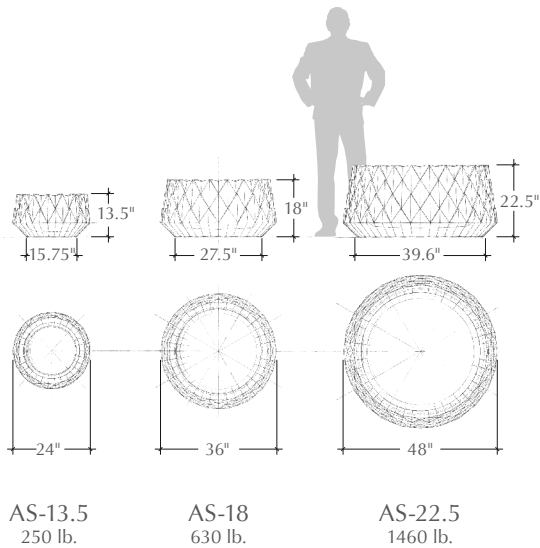

All weights are approximate

In 2012©, Larry Kornegay designed the Agave Series exclusively for Kornegay Design® LLC, a Landscapeforms® company