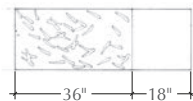

Optional

- Site fixable hardware

Notes

- Site levelers included
- Interior or exterior application

LRB
200 lb.

Weight is approximate

In 2000©, Larry Kornegay designed the Leaf Rush Bench exclusively for Kornegay Design® LLC, a Landscapeforms® company