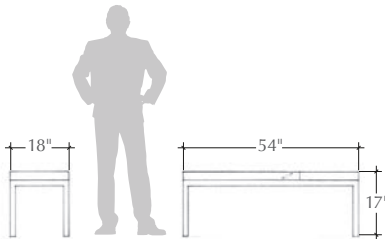

Optional

- Site fixable hardware

Notes

- Site levelers included
- Interior or exterior application

LRB
200 lb.

Weight is approximate

In 2000©, Larry Kornegay designed the Leaf Rush Bench exclusively for Kornegay Design® LLC, a Landscapeforms® company