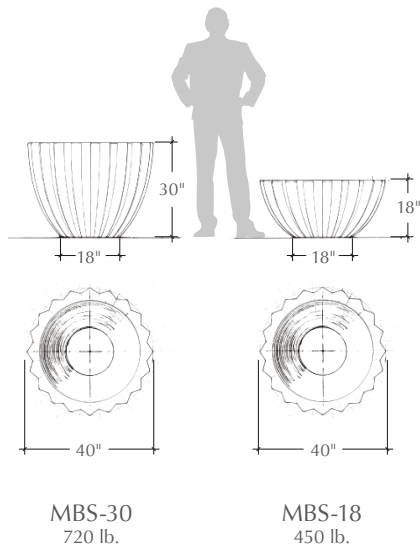

All weights are approximate

In 2002©, Larry Kornegay designed the Mex Bold Series exclusively for Kornegay Design® LLC, a Landscapeforms® company