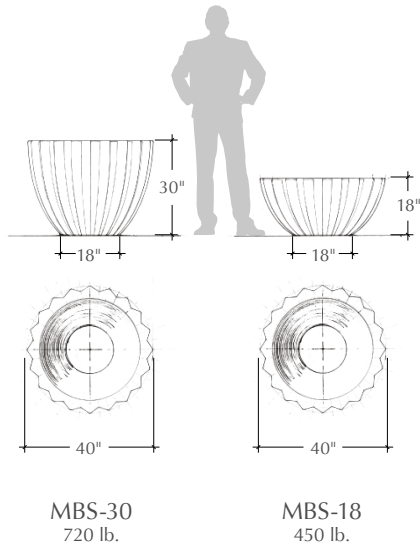

All weights are approximate

In 2002©, Larry Kornegay designed the Mex Bold Series exclusively for Kornegay Design,™ LLC