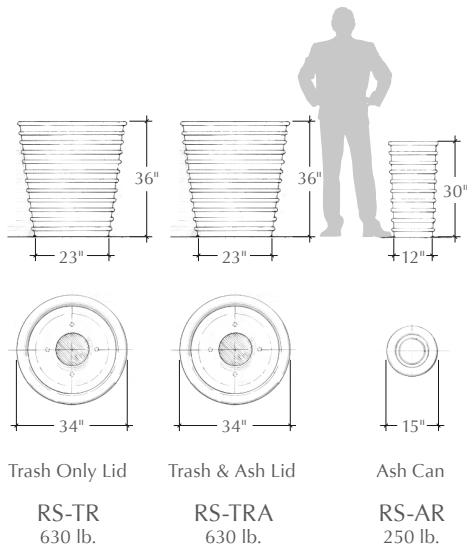

#### Notes

- Trash receptacle includes a 32-gallon heavy-duty plastic waste can
- Metal components fitted with security chains
- Matching Ribbed Landscape Containers
- See website to download CSI specifications