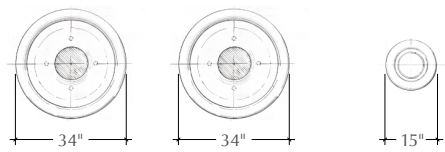

- Sandblast finish

Lids

- Model RS-TR is a trash only lid
- Model RS-TRA is a trash lid with an ash disposal channel
- Model RS-AR is an ash can

Notes

- Trash receptacle includes a 32-gallon heavy-duty plastic waste can
- Metal components fitted with security chains
- Matching Ribbed Landscape Containers
- See website to download CSI specifications

Trash Only Lid	Trash & Ash Lid	Ash Can
RS-TR	RS-TRA	RS-AR
630 lb.	630 lb.	250 lb.

Trash Only Lid	Trash & Ash Lid	Ash Can
----------------	-----------------	---------

All weights are approximate

In 2003©, Larry Kornegay designed the Ribbed Trash & Ash Receptacle exclusively for Kornegay Design™ LLC