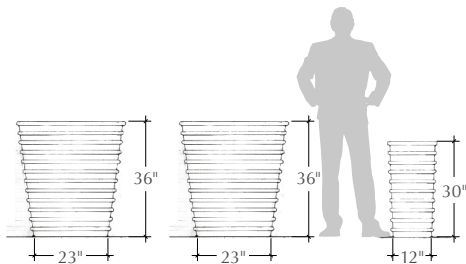

- Sandblast finish

Lids

- Model RS-TR is a trash only lid
- Model RS-TRA is a trash lid with an ash disposal channel
- Model RS-AR is an ash can

Notes

- Trash receptacle includes a 32-gallon heavy-duty plastic waste can
- Metal components fitted with security chains
- Matching Ribbed Landscape Containers
- See website to download CSI specifications

Trash Only Lid	Trash & Ash Lid	Ash Can
RS-TR	RS-TRA	RS-AR
630 lb.	630 lb.	250 lb.

Trash Only Lid	Trash & Ash Lid	Ash Can
----------------	-----------------	---------

All weights are approximate

In 2003©, Larry Kornegay designed the Ribbed Trash & Ash Receptacle exclusively for Kornegay Design™ LLC