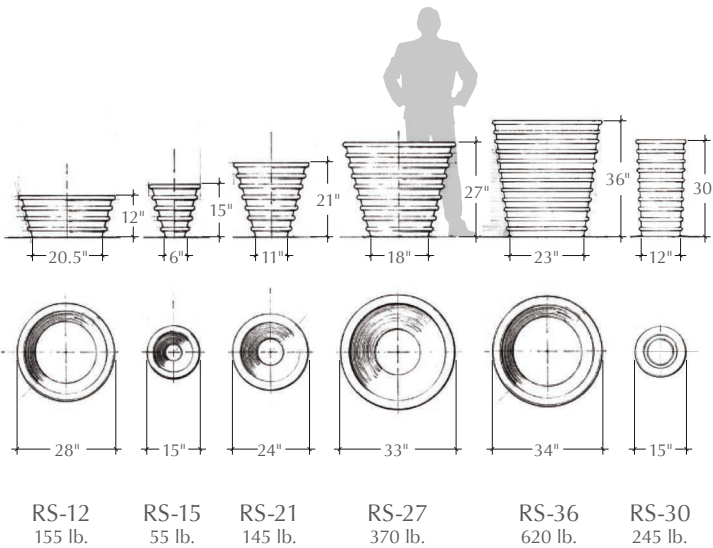

a landscapeforms® company

Ribbed Series LANDSCAPE CONTAINERS

Round landscape container with concentric ribbed face pattern.

TO SPECIFY

Select the RS product number along with the options below.

Drainage

- Standard diameter hole: approximately 1-1/4"
- Custom size to function with irrigation & drainage (note size of plumbing fixture to be used)
- No drainage hole

- Bituminous sealer (suggested for interior applications)
- Sandblast finish

Notes

- Matching Ribbed Trash & Ash Receptacles
- See website to download CSI specifications

All weights are approximate

In 1999©, Larry Kornegay designed the Ribbed Series exclusively for Kornegay Design® LLC, a Landscapeforms® company