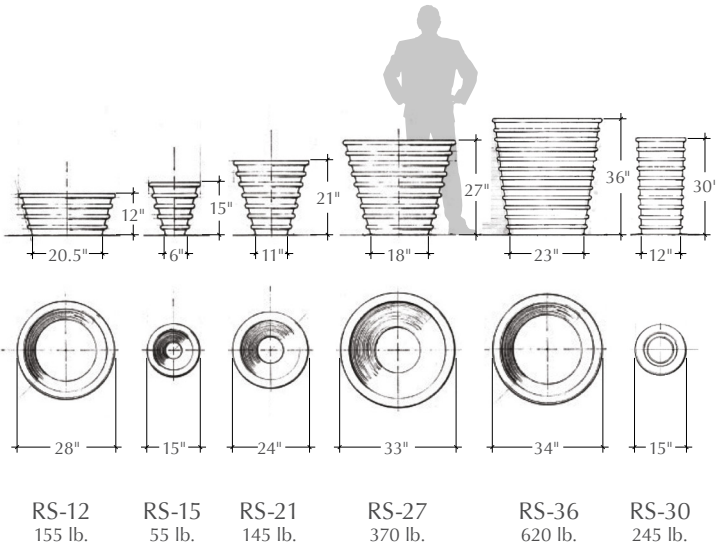

Ribbed Series LANDSCAPE CONTAINERS

Round landscape container with concentric ribbed face pattern.

TO SPECIFY

Select the RS product number along with the options below.

Drainage

- Standard diameter hole: approximately 1-1/4"
- Custom size to function with irrigation & drainage (note size of plumbing fixture to be used)
- No drainage hole

- Bituminous sealer (suggested for interior applications)
- Sandblast finish

Notes

- Matching Ribbed Trash & Ash Receptacles
- See website to download CSI specifications

All weights are approximate

In 1999©, Larry Kornegay designed the Ribbed Series exclusively for Kornegay Design,™ LLC