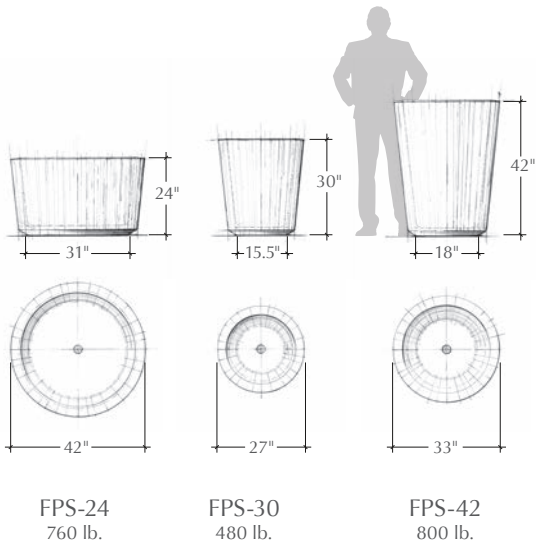

All weights are approximate

In 2017©, Larry Kornegay designed the FencePost Series exclusively for Kornegay Design® LLC, a Landscapeforms® company