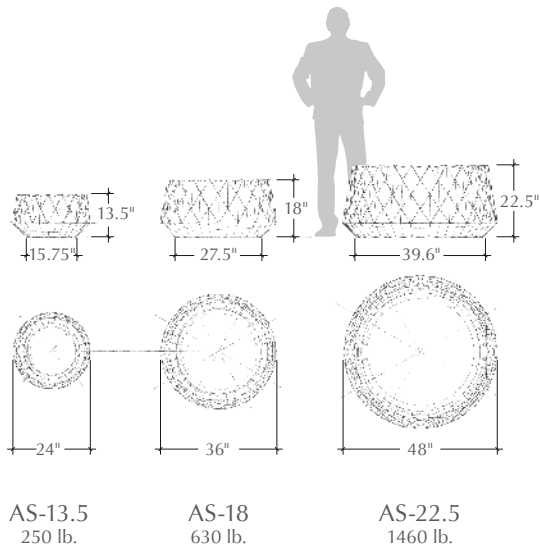

All weights are approximate

In 2012©, Larry Kornegay designed the Agave Series exclusively for Kornegay Design® LLC, a Landscapeforms® company