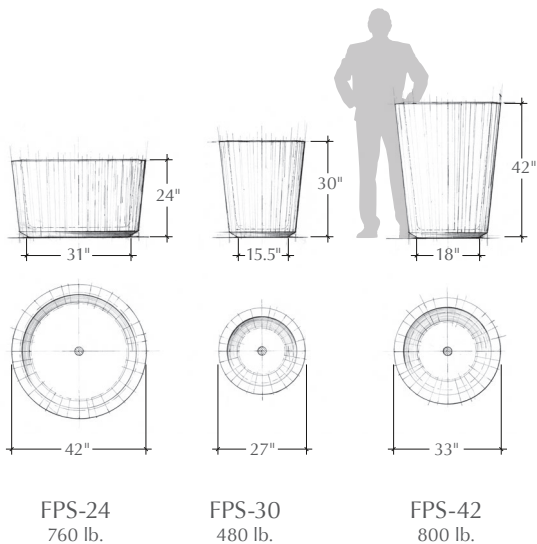

All weights are approximate

In 2017©, Larry Kornegay designed the FencePost Series exclusively for Kornegay Design® LLC, a Landscapeforms® company