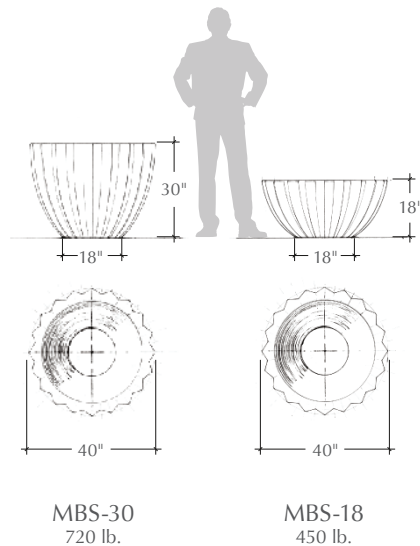

All weights are approximate

In 2002©, Larry Kornegay designed the Mex Bold Series exclusively for Kornegay Design® LLC, a Landscapeforms® company