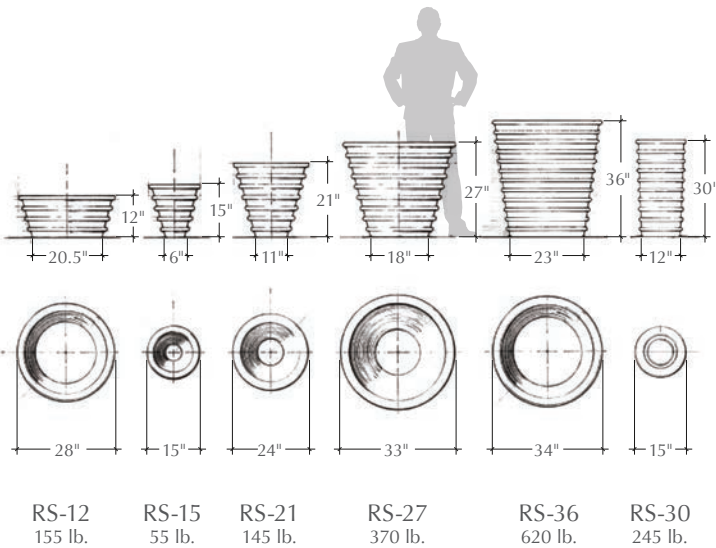

a landscapeforms® company

Ribbed Series LANDSCAPE CONTAINERS

Round landscape container with concentric ribbed face pattern.

TO SPECIFY

Select the RS product number along with the options below.

Drainage

- Standard diameter hole: approximately 1-1/4"
- Custom size to function with irrigation & drainage (note size of plumbing fixture to be used)

- Bituminous sealer (suggested for interior applications)
- Sandblast finish

Notes

- Matching Ribbed Trash & Ash Receptacles
- See website to download CSI specifications

All weights are approximate

In 1999©, Larry Kornegay designed the Ribbed Series exclusively for Kornegay Design® LLC, a Landscapeforms® company