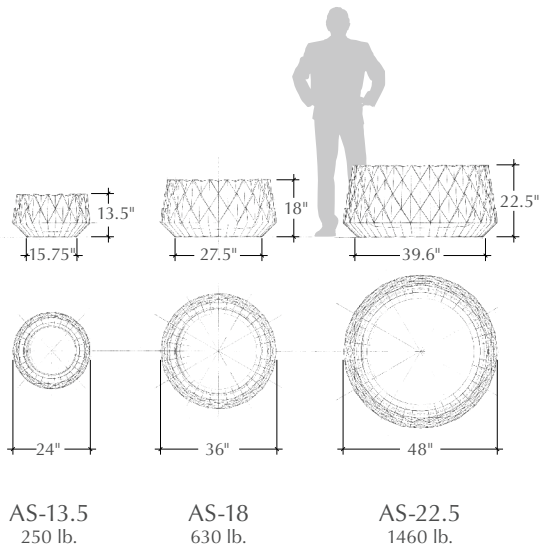

All weights are approximate

In 2012©, Larry Kornegay designed the Agave Series exclusively for Kornegay Design® LLC, a Landscapeforms® company

v. 2018.03.27