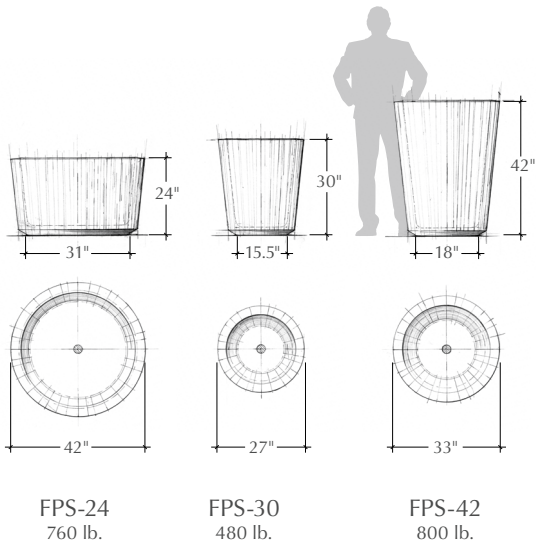

All weights are approximate

In 2017©, Larry Kornegay designed the FencePost Series exclusively for Kornegay Design® LLC, a Landscapeforms® company

v. 2018.03.27