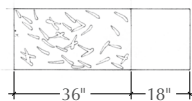

Optional

- Site fixable hardware

Notes

- Site levelers included
- Interior or exterior application

LRB
200 lb.

Weight is approximate

In 2000©, Larry Kornegay designed the Leaf Rush Bench exclusively for Kornegay Design® LLC, a Landscapeforms® company