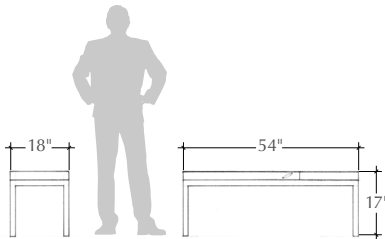

Optional

- Site fixable hardware

Notes

- Site levelers included
- Interior or exterior application

LRB
200 lb.

Weight is approximate

In 2000©, Larry Kornegay designed the Leaf Rush Bench exclusively for Kornegay Design® LLC, a Landscapeforms® company