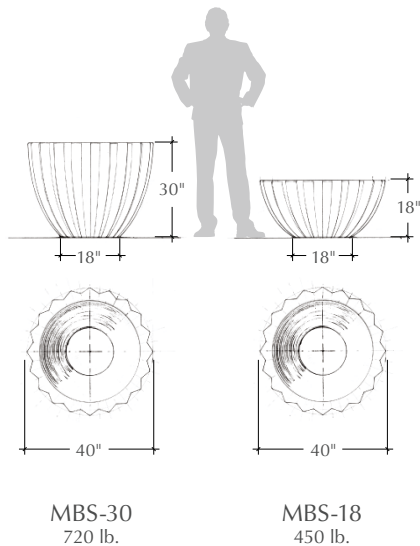

All weights are approximate

In 2002©, Larry Kornegay designed the Mex Bold Series exclusively for Kornegay Design® LLC, a Landscapeforms® company

v. 2018.03.27