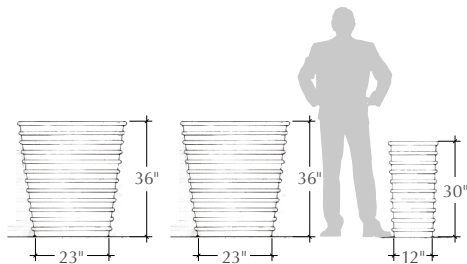

- Sandblast finish

Lids

- Model RS-TR is a trash only lid
- Model RS-TRA is a trash lid with an ash disposal channel
- Model RS-AR is an ash can

Notes

- Trash receptacle includes a 32-gallon heavy-duty plastic waste can
- Metal components fitted with security chains
- Matching Ribbed Landscape Containers
- See website to download CSI specifications