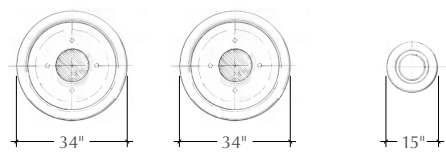

- Sandblast finish

Lids

- Model RS-TR is a trash only lid
- Model RS-TRA is a trash lid with an ash disposal channel
- Model RS-AR is an ash can

Notes

- Trash receptacle includes a 32-gallon heavy-duty plastic waste can
- Metal components fitted with security chains
- Matching Ribbed Landscape Containers
- See website to download CSI specifications