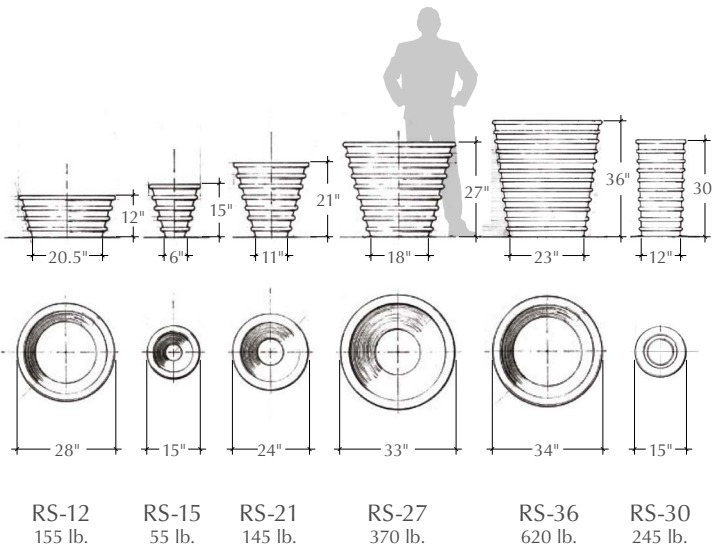

a landscapeforms® company

Ribbed Series LANDSCAPE CONTAINERS

Round landscape container with concentric ribbed face pattern.

TO SPECIFY

Select the RS product number along with the options below.

Drainage

- Standard diameter hole: approximately 2-3/8"
- Custom size to function with irrigation & drainage (note size of plumbing fixture to be used)

- Bituminous sealer (suggested for interior applications)
- Sandblast finish

Notes

- Matching Ribbed Trash & Ash Receptacles
- See website to download CSI specifications

All weights are approximate

In 1999©, Larry Kornegay designed the Ribbed Series exclusively for Kornegay Design® LLC, a Landscapeforms® company