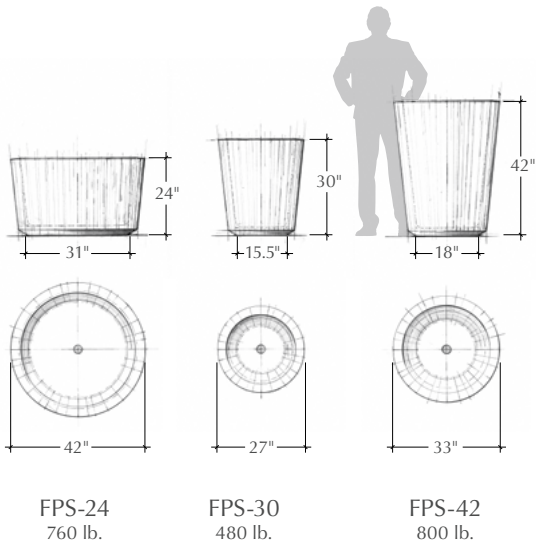

All weights are approximate

In 2017©, Larry Kornegay designed the FencePost Series exclusively for Kornegay Design® LLC, a Landscapeforms® company

v. 2018.03.27