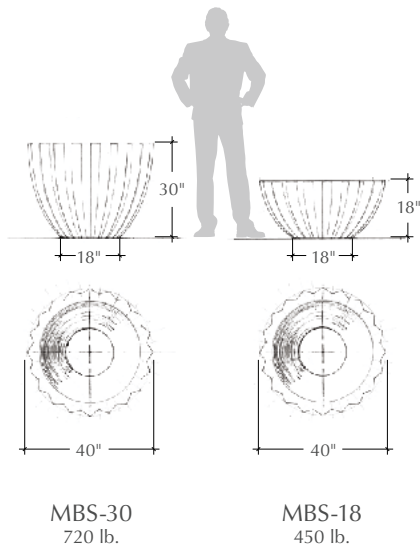

All weights are approximate

In 2002©, Larry Kornegay designed the Mex Bold Series exclusively for Kornegay Design® LLC, a Landscapeforms® company

v. 2018.03.27