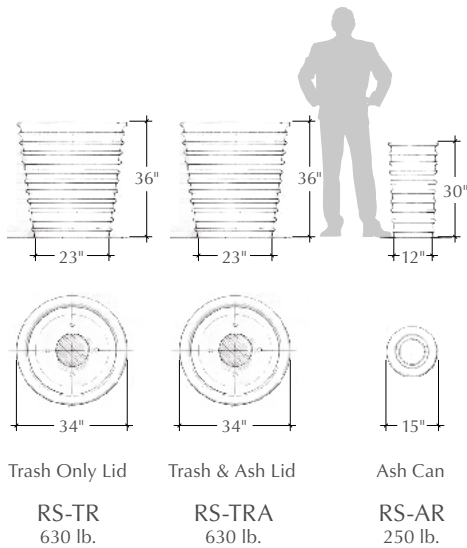

- Sandblast finish

Lids

- Model RS-TR is a trash only lid
- Model RS-TRA is a trash lid with an ash disposal channel
- Model RS-AR is an ash can

Notes

- Trash receptacle includes a 32-gallon heavy-duty plastic waste can
- Metal components fitted with security chains
- Matching Ribbed Landscape Containers
- See website to download CSI specifications
- Upcharges will apply for colors, sandblasting, sealer, and extra drain holes