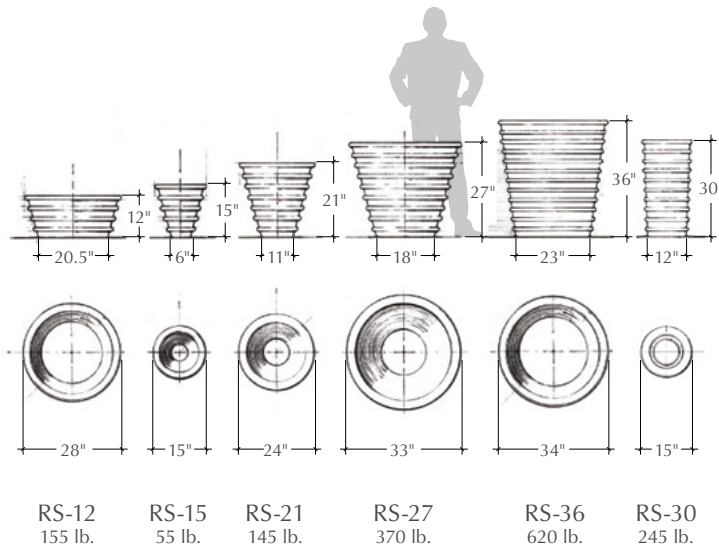

All weights are approximate

In 1999©, Larry Kornegay designed the Ribbed Series exclusively for Kornegay Design® LLC, a Landscapeforms® company

v. 2018.03.27