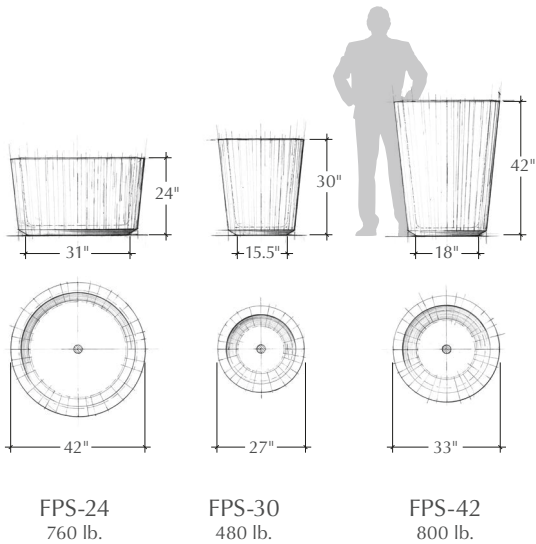

All weights are approximate

In 2017, Larry Kornegay designed the FencePost Series exclusively for Kornegay Design® LLC, a Landscape Forms® company

v. 2018.07.24