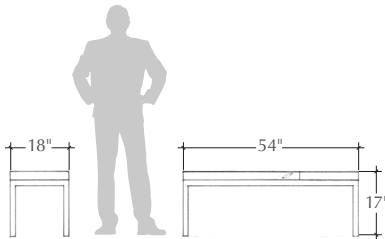

Optional

- Site fixable hardware

Notes

- Site levelers included
- Interior or exterior application
- Upcharges will apply for colors, sandblasting, sealer, and extra drain holes

LRB
200 lb.

Weight is approximate