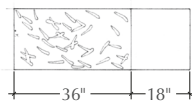

Optional

- Site fixable hardware

Notes

- Site levelers included
- Interior or exterior application
- Upcharges will apply for colors, sandblasting, sealer, and extra drain holes

LRB
200 lb.

Weight is approximate