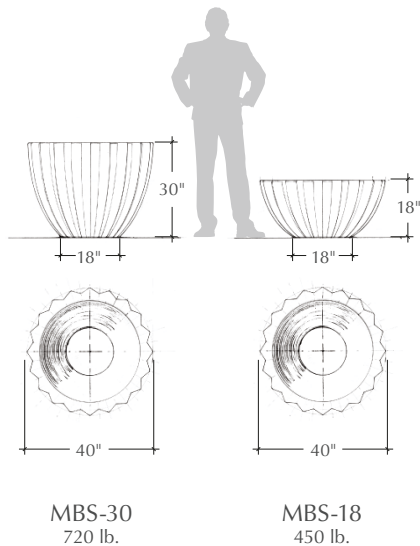

All weights are approximate

In 2002, Larry Kornegay designed the Mex Bold Series exclusively for Kornegay Design® LLC, a Landscape Forms® company

v. 2018.07.24