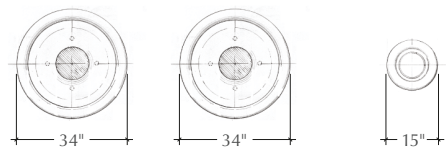

- Sandblast finish

Lids

- Model RS-TR is a trash only lid
- Model RS-TRA is a trash lid with an ash disposal channel
- Model RS-AR is an ash can

Notes

- Trash receptacle includes a 32-gallon heavy-duty plastic waste can
- Metal components fitted with security chains
- Matching Ribbed Landscape Containers
- See website to download CSI specifications
- Upcharges will apply for colors, sandblasting, sealer, and extra drain holes