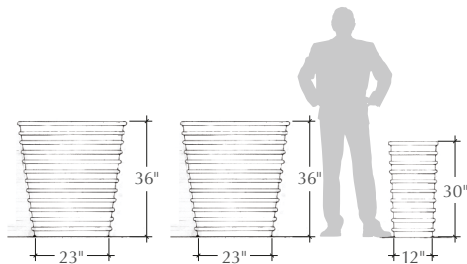

- Sandblast finish

Lids

- Model RS-TR is a trash only lid
- Model RS-TRA is a trash lid with an ash disposal channel
- Model RS-AR is an ash can

Notes

- Trash receptacle includes a 32-gallon heavy-duty plastic waste can
- Metal components fitted with security chains
- Matching Ribbed Landscape Containers
- See website to download CSI specifications
- Upcharges will apply for colors, sandblasting, sealer, and extra drain holes