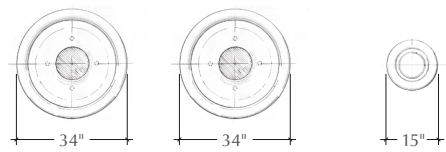

- Sandblast finish

Lids

- Model RS-TR is a trash only lid
- Model RS-TRA is a trash lid with an ash disposal channel
- Model RS-AR is an ash can

Notes

- Trash receptacle includes a 32-gallon heavy-duty plastic waste can
- Metal components fitted with security chains
- Matching Ribbed Landscape Containers
- See website to download CSI specifications
- Upcharges will apply for colors, sandblasting, sealer, and extra drain holes