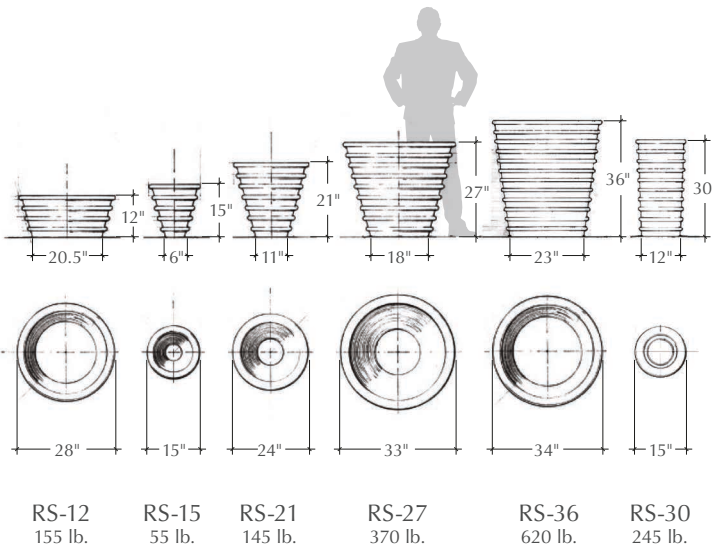

a landscapeforms® company

Ribbed Series LANDSCAPE CONTAINERS

Round landscape container with concentric ribbed face pattern.

TO SPECIFY

Select the RS product number along with the options below.

Drainage

- Standard diameter hole: approximately 2-3/8"
- Custom size to function with irrigation & drainage (note size of plumbing fixture to be used)

All weights are approximate

In 1999, Larry Kornegay designed the Ribbed Series exclusively for Kornegay Design® LLC, a Landscape Forms® company

v. 2018.07.24