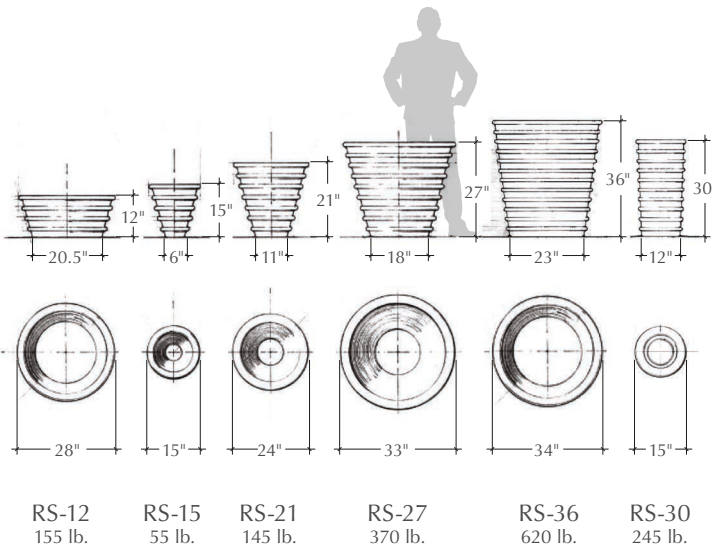

All weights are approximate

In 1999, Larry Kornegay designed the Ribbed Series exclusively for Kornegay Design® LLC, a Landscape Forms® company

v. 2018.07.24