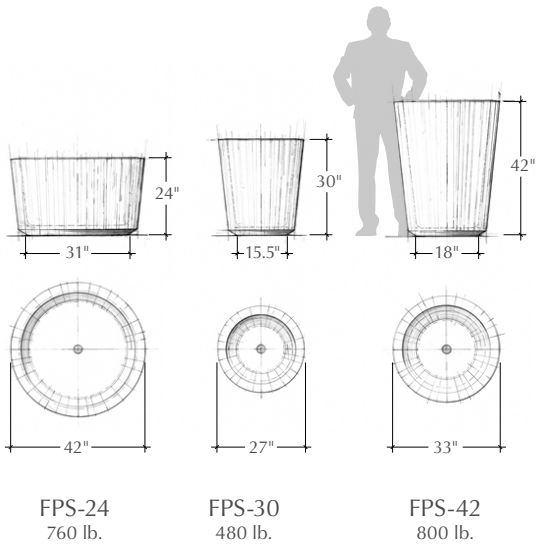

All weights are approximate

In 2017, Larry Kornegay designed the FencePost Series exclusively for Kornegay Design® LLC, a Landscape Forms® company

v. 2021.03.29