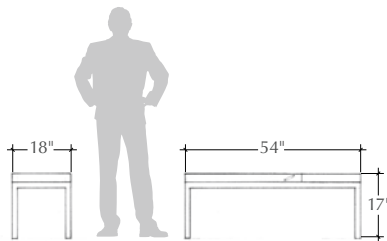

LRB
200 lb.

Weight is approximate

In 2000, Larry Kornegay designed the Leaf Rush Bench exclusively for Kornegay Design® LLC, a Landscape Forms® company

v. 2021.03.29