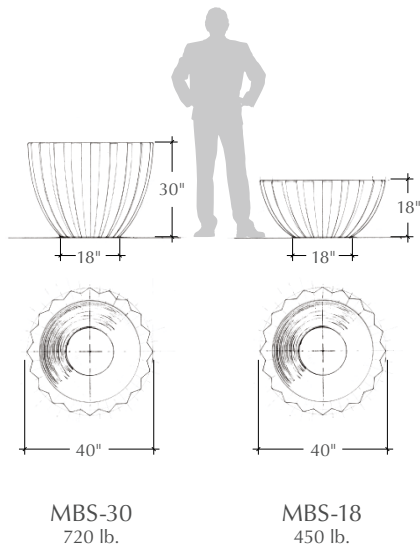

All weights are approximate

In 2002, Larry Kornegay designed the Mex Bold Series exclusively for Kornegay Design® LLC, a Landscape Forms® company

v. 2021.03.29