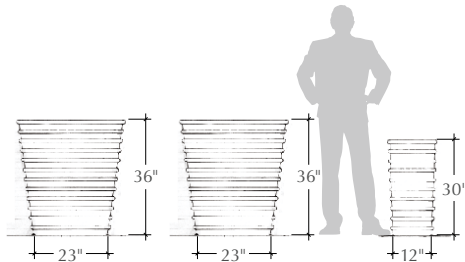

Notes

- Trash receptacle includes a 32-gallon heavy-duty plastic waste can
- Metal components fitted with security chains
- Matching Ribbed Landscape Containers
- See website to download CSI specifications
- Upcharges will apply for colors, sandblasting, sealer, and extra drain holes