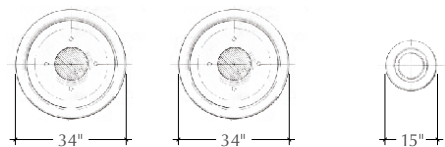

Notes

- Trash receptacle includes a 32-gallon heavy-duty plastic waste can
- Metal components fitted with security chains
- Matching Ribbed Landscape Containers
- See website to download CSI specifications
- Upcharges will apply for colors, sandblasting, sealer, and extra drain holes