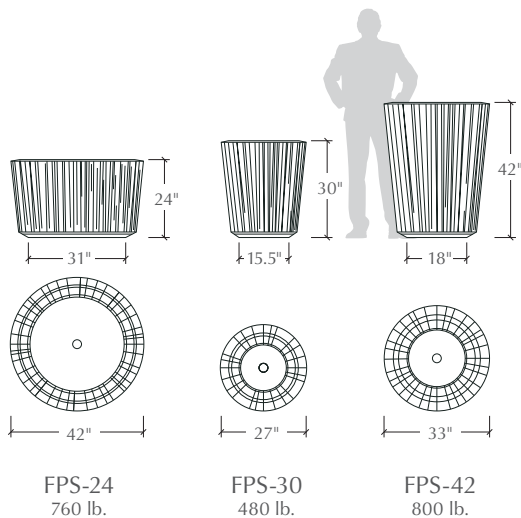

All weights are approximate

In 2017, Larry Kornegay designed the FencePost Series exclusively for Kornegay Design® LLC, a Landscape Forms® company

v. 2022.01.03