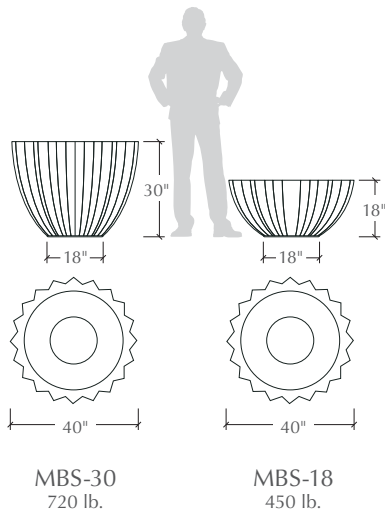

All weights are approximate

In 2002, Larry Kornegay designed the Mex Bold Series exclusively for Kornegay Design® LLC, a Landscape Forms® company

v. 2022.01.03