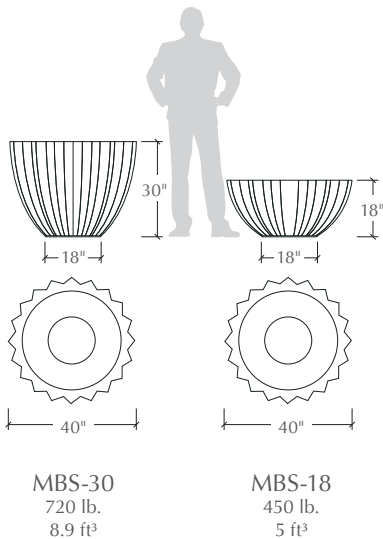

a landscapeforms® company

Mex Bold Series LANDSCAPE PLANTERS

Round, architectural landscape planter with vertical ribbed face pattern.

TO SPECIFY

Select the MBS product number along with the options below.

Drainage

- Standard diameter hole: approximately 2-3/8"
- Custom size to function with irrigation & drainage (note size of plumbing fixture to be used)

Concrete Color

- Natural gray concrete
- 9 standard color options available
- Additional color mixing available

All weights are approximate. Volume is calculated 1" down from the top surface of the planter.

In 2002, Larry Kornegay designed the Mex Bold Series exclusively for Kornegay Design® LLC, a Landscape Forms® company