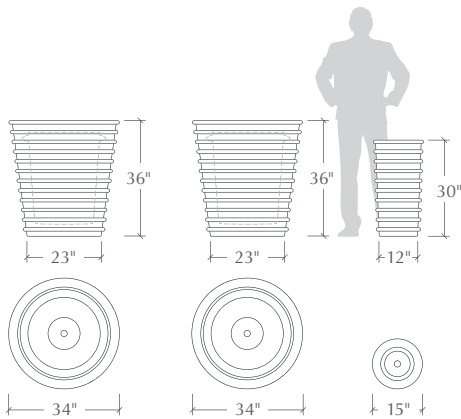

Litter & Ash Lid

Ash Can

Notes

- Litter receptacle includes a 32-gallon heavy-duty plastic litter can
- Metal components fitted with security chains
- Matching Ribbed Landscape Containers
- See website to download CSI specifications
- Prices vary based on color, sandblasting, sealer and extra drain holes

Litter Only Lid