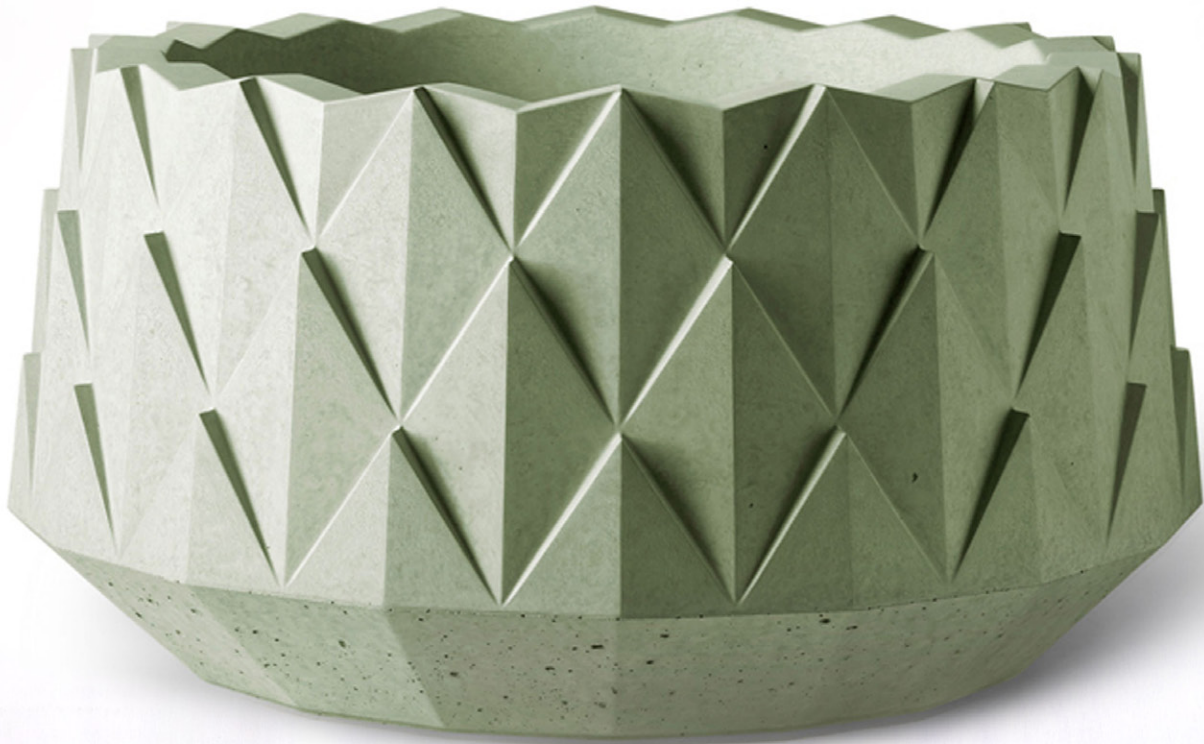

## AGAVE SERIES

Artist Larry Kornegay has designed everything from architectural signage to theme parks. In 1997, he founded **Kornegay Design** in Phoenix to craft products that celebrate his love of cast concrete and other materials as sculptural mediums. His appreciation for gardening and geographic proximity to the Sonoran Desert led to the design of landscape containers, including the Agave Series. The collection comprises three planters ranging in diameter from 24" to 48" and 13.5" to 22.5" in height. The studio hand casts its planters and receptacles from dense concrete made almost exclusively with local materials. [kornegaydesign.com](http://kornegaydesign.com) Circle 100