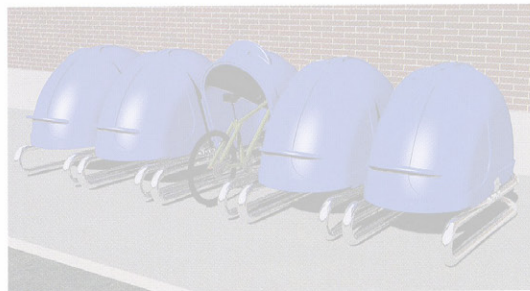

www.kornegaydesign.com CIRCLE 223

Secure in its looks

Huntco's solution to fully covered bike storage also provides improved security. Made of high-density polyethylene, each shell-like pod is 32½" wide, 51½" high, and 74½" long. Huntco Supply, Portland, Ore. www.huntco.com CIRCLE 224

Lightweight and lighthearted

Made from molded polypropylene and stainless steel or aluminum, the Take 5 seating, table, and planter line offers lightweight solutions for a variety of commercial outdoor and indoor spaces. Landscape Forms, Kalamazoo, Mich. www.landscapeforms.com CIRCLE 225

Take a load off

Offering the attractiveness and warmth of wood, yet boasting construction that's rugged enough for use in the most demanding public space, the Hudson Bench is 100 percent Ipé wood. Forms+Surfaces, Carpinteria, Calif. www.forms-surfaces.com CIRCLE 226

Holier than other tables

The Tolt table and bench combine the "classic" material of acacia wood with a "high-tech" Corian tabletop. Featuring a retro 1970s feel, the perforated tabletop allows for easy drainage and cleaning. Ideas for Living, Albuquerque, N.M. www.extremis.be CIRCLE 227

The slight slope makes the Dune Series containers a little more elegant and different. —MORLEY BLAND

For more information, circle item numbers on Reader Service Card or go to www.archrecord.com, under Resources, then Reader Service.